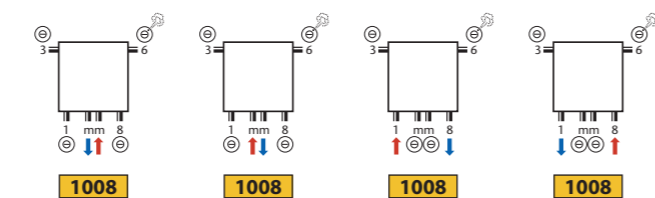

NAVARO: NVR | NVRSN (56 - 63)

VR-line (76 - 83)

VENGIA: VPN | VPN1L1 | VPNS (92 - 95)

Stock radiators