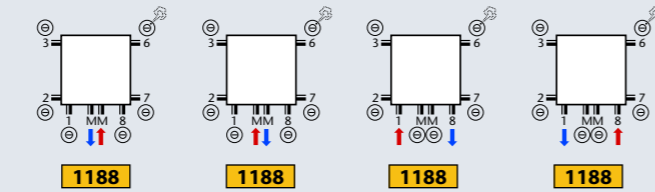

C-line (26 - 33)

BELIEVE : C-BE
 C-RH
TAIYOU : C-TA

ZANA-line (34 - 55)

ZV
 Stock radiators

NOT stock radiators

ZV-R

thermic DESIGNER RADIATORS

thermic DESIGNER RADIATORS

o = Option X = Not possible ! * = mm connection only possible with an even number of tubes !!

Type	Colour	Ref.nr.,		
Square	White	01429		Supply = right
	Pergamon	01423		
	Chrome	01424		
	Stainless steel	01428		
Straight	Chrome	01434		Supply = right
1-8 Square Left	White	01459		Thermostatic head on return
	Chrome	01454		
1-8 Square Right	White	01469		Thermostatic head on return
	Chrome	01464		
Cover plate with straight base (without thermostatic head),	White	01699		Thermostatic head not supplied by THERMIC. Supply and return can be reversed.
	Pergamon	01693		
	Chrome	01694		
	M350	01686		
Cover plate with curved base (without thermostatic head)	White	01689		Thermostatic head not supplied by THERMIC. Supply and return can be reversed.
	Pergamon	01683		
	Chrome	-		
	M350	01684		
	Other colours *	01680		