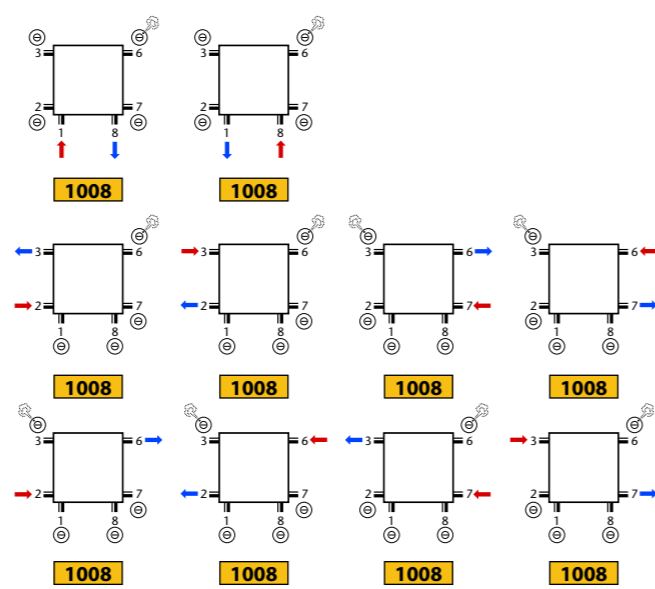

PK

Stock radiators