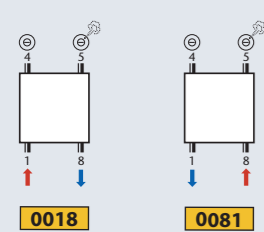

ZANA-MULTI