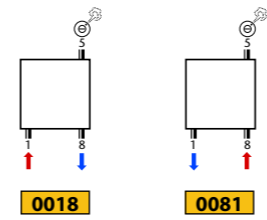

BATHROOM-RADIATORS (8 - 25)

TRIPLA : HKM | HKRM
HEDRIA : HDM | HDRM
LARGO : HRM | HRBM
LARGO-CHROME : HR(B)M-C
VERSO-LAQUE : V-S | VZ-S
VERSO-INOX : V-I | VZ-I
VERSO-CHROME : V-CHR | VZ-CHR

LARGO : HR2
HAZEL : HZ | HZ2

C-line (26 - 33)

BELIEVE : C-BE
C-RH
TAIYOU : C-TA

ZANA-line (34 - 55)

ZV
Stock radiators

NOT stock radiators

ZV-R

thermic DESIGNER RADIATORS

thermic DESIGNER RADIATORS

ZV-O | ZV-A

ZH
Stock radiators

NOT stock radiators

ZBD / ZBD-DECO

ZANA-LIBRA LL
Stock radiators

NOT stock radiators

ZANA-LIBRA LR
Stock radiators

NOT stock radiators

ZANA-LIBRA LU / LD
Stock radiators