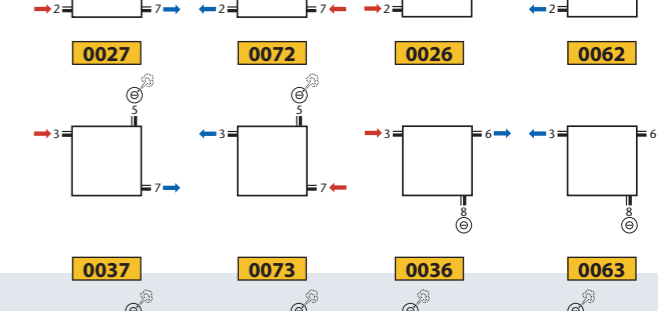

NOT stock radiators