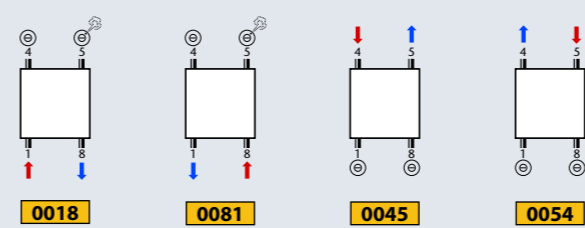

ZBD / ZBD-DECO