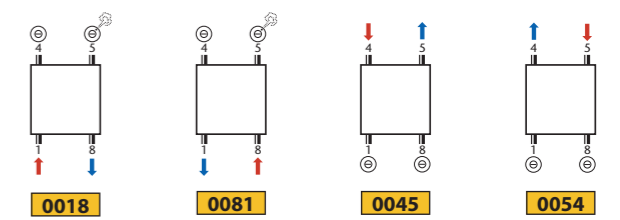

ZANA-LIBRA LL
Stock radiators