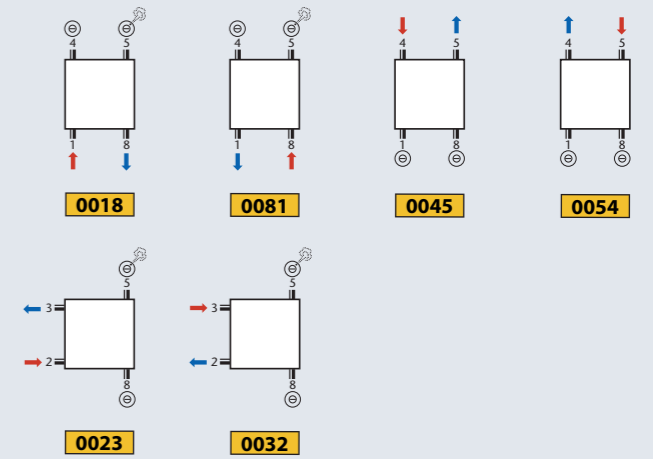

ZANA-LIBRA LU / LD
 Stock radiators

CONNECTIONS - ICONS

NOT stock radiators

ZANA-MULTI

NAVARO: NVR | NVRSN (56 - 63)

VR-line (76 - 83)

VENGIA: VPN | VPN1L1 | VPNS (92 - 95)

Stock radiators

o = Option X = Not possible ! * = mm connection only possible with an even number of tubes !!

Type	Colour	Ref.nr.,		
Square	White	01429		Supply = right
	Pergamon	01423		
	Chrome	01424		
	Stainless steel	01428		
Straight	Chrome	01434		Supply = right
1-8 Square Left	White	01459		Thermostatic head on return
	Chrome	01454		
1-8 Square Right	White	01469		Thermostatic head on return
	Chrome	01464		
Cover plate with straight base (without thermostatic head),	White	01699		Thermostatic head not supplied by THERMIC. Supply and return can be reversed.
	Pergamon	01693		
	Chrome	01694		
	M350	01686		
Cover plate with curved base (without thermostatic head)	White	01689		Thermostatic head not supplied by THERMIC. Supply and return can be reversed.
	Pergamon	01683		
	Chrome	-		
	M350	01684		
	Other colours *	01680		