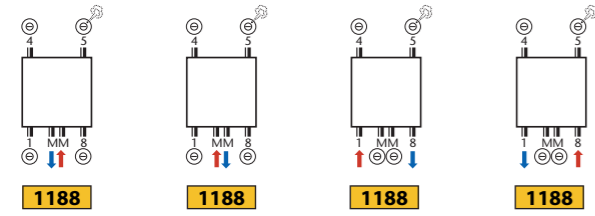

BATHROOM-RADIATORS (8 - 25)

TRIPLA : HKM | HKRM
HEDRIA : HDM | HDRM
LARGO : HRM | HRBM
LARGO-CHROME : HR(B)M-C
VERSO-LAQUE : V-S | VZ-S
VERSO-INOX : V-I | VZ-I
VERSO-CHROME : V-CHR | VZ-CHR

LARGO : HR2
HAZEL : HZ | HZ2

C-line (26 - 33)

BELIEVE : C-BE
 C-RH
TAIYOU : C-TA

ZANA-line (34 - 55)

ZV
 Stock radiators

NOT stock radiators

ZV-R

thermic DESIGNER RADIATORS

thermic DESIGNER RADIATORS

o = Option X = Not possible ! * = mm connection only possible with an even number of tubes !!

Type	Colour	Ref.nr.,		
Square	White	01429		Supply = right
	Pergamon	01423		
	Chrome	01424		
	Stainless steel	01428		
Straight	Chrome	01434		Supply = right
1-8 Square Left	White	01459		Thermostatic head on return
	Chrome	01454		
1-8 Square Right	White	01469		Thermostatic head on return
	Chrome	01464		
Cover plate with straight base (without thermostatic head),	White	01699		Thermostatic head not supplied by THERMIC. Supply and return can be reversed.
	Pergamon	01693		
	Chrome	01694		
	M350	01686		
Cover plate with curved base (without thermostatic head)	White	01689		Thermostatic head not supplied by THERMIC. Supply and return can be reversed.
	Pergamon	01683		
	Chrome	-		
	M350	01684		
	Other colours *	01680		