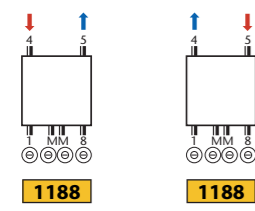

BATHROOM-RADIATORS (8 - 25)

TRIPLA : HKM | HKRM
HEDRIA : HDM | HDRM
LARGO : HRM | HRBM
LARGO-CHROME : HR(B)M-C
VERSO-LAQUE : V-S | VZ-S
VERSO-INOX : V-I | VZ-I
VERSO-CHROME : V-CHR | VZ-CHR