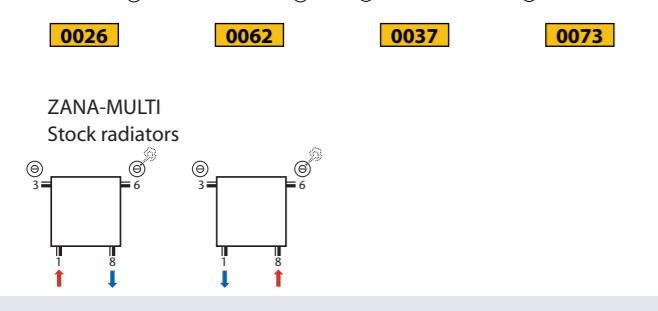

CONNECTIONS - ICONS

NOT stock radiators