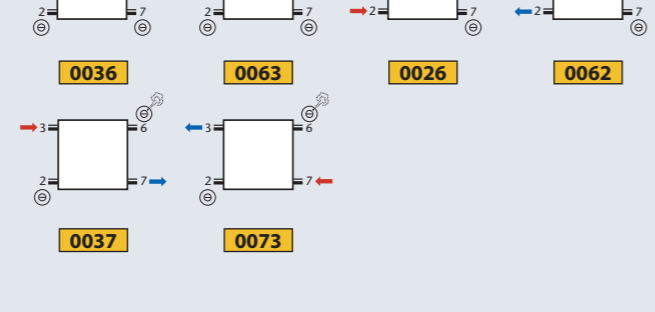

NOT stock radiators