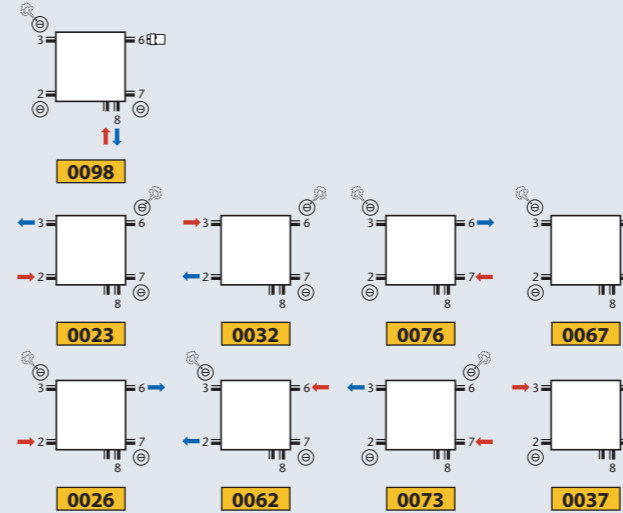

XTEND-HORIZONTAL