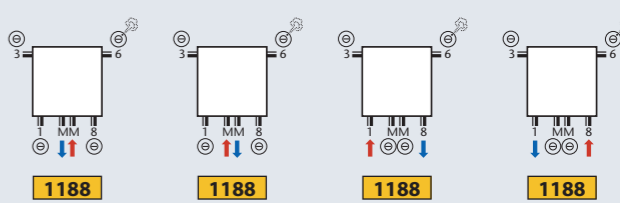

ZANA-LIBRA LU / LD
Stock radiators