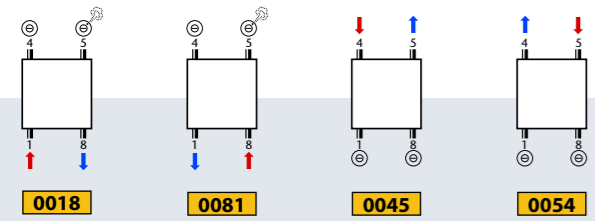

BATHROOM-RADIATORS (8 - 25)

TRIPLA : HKM | HKRM
HEDRIA : HDM | HDRM
LARGO : HRM | HRBM
LARGO-CHROME : HR(B)M-C
VERSO-LAQUE : V-S | VZ-S
VERSO-INOX : V-I | VZ-I
VERSO-CHROME : V-CHR | VZ-CHR

LARGO : HR2
HAZEL : HZ | HZ2

C-line (26 - 33)

BELIEVE : C-BE
 C-RH
TAIYOU : C-TA

ZANA-line (34 - 55)

ZV
 Stock radiators

NOT stock radiators

ZV-R

thermic DESIGNER RADIATORS

thermic DESIGNER RADIATORS

o = Option X = Not possible ! * = mm connection only possible with an even number of tubes !!

Type	Colour	Ref.nr.,		
Square	White	01429		Supply = right
	Pergamon	01423		
	Chrome	01424		
	Stainless steel	01428		
Straight	Chrome	01434		Supply = right
1-8 Square Left	White	01459		Thermostatic head on return
	Chrome	01454		
1-8 Square Right	White	01469		Thermostatic head on return
	Chrome	01464		
Cover plate with straight base (without thermostatic head),	White	01699		Thermostatic head not supplied by THERMIC. Supply and return can be reversed.
	Pergamon	01693		
	Chrome	01694		
	M350	01686		
Cover plate with curved base (without thermostatic head)	White	01689		Thermostatic head not supplied by THERMIC. Supply and return can be reversed.
	Pergamon	01683		
	Chrome	-		
	M350	01684		
	Other colours *	01680		