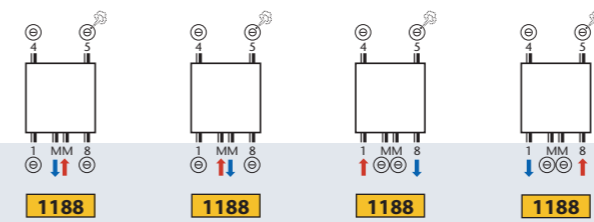

FLAT FRONT / VERTICAL / HORIZONTAL / PLINTH RADIATOR (84 - 117)

XTEND : XTEND | XTEND-INOX