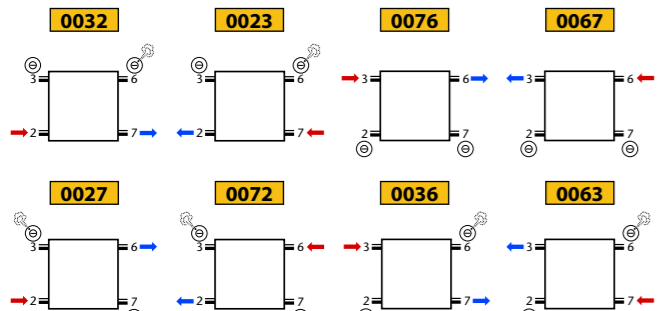

CONNECTIONS - ICONS

NOT stock radiators