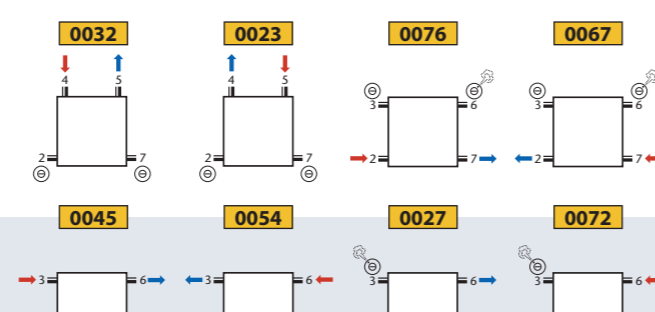

NOT stock radiators