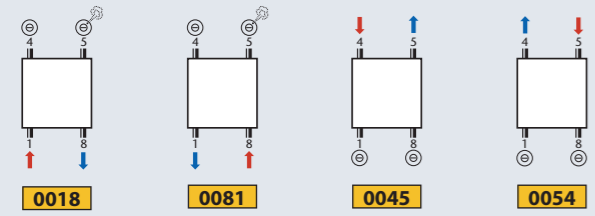

BATHROOM-RADIATORS (8 - 25)

TRIPLA : HKM | HKRM
HEDRIA : HDM | HDRM
LARGO : HRM | HRBM
LARGO-CHROME : HR(B)M-C
VERSO-LAQUE : V-S | VZ-S
VERSO-INOX : V-I | VZ-I
VERSO-CHROME : V-CHR | VZ-CHR

LARGO : HR2
HAZEL : HZ | HZ2

C-line (26 - 33)

BELIEVE : C-BE
 C-RH
TAIYOU : C-TA

ZANA-line (34 - 55)

ZV
 Stock radiators

NOT stock radiators

ZV-R

thermic DESIGNER RADIATORS

thermic DESIGNER RADIATORS

o = Option X = Not possible ! * = mm connection only possible with an even number of tubes !!

Type	Colour	Ref.nr.,		
Square	White	01429		Supply = right
	Pergamon	01423		
	Chrome	01424		
	Stainless steel	01428		
Straight	Chrome	01434		Supply = right
1-8 Square Left	White	01459		Thermostatic head on return
	Chrome	01454		
1-8 Square Right	White	01469		Thermostatic head on return
	Chrome	01464		
Cover plate with straight base (without thermostatic head),	White	01699		Thermostatic head not supplied by THERMIC. Supply and return can be reversed.
	Pergamon	01693		
	Chrome	01694		
	M350	01686		
Cover plate with curved base (without thermostatic head)	White	01689		Thermostatic head not supplied by THERMIC. Supply and return can be reversed.
	Pergamon	01683		
	Chrome	-		
	M350	01684		
	Other colours *	01680		