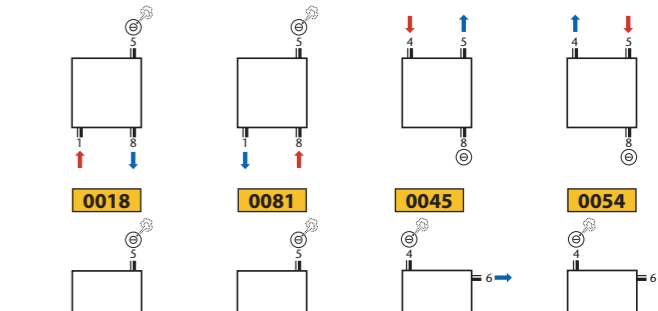

NOT stock radiators