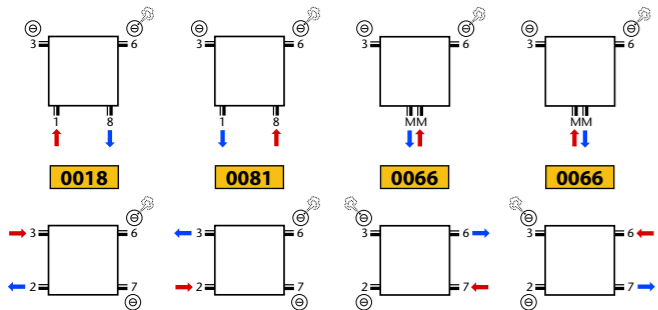

CONNECTIONS - ICONS

NOT stock radiators