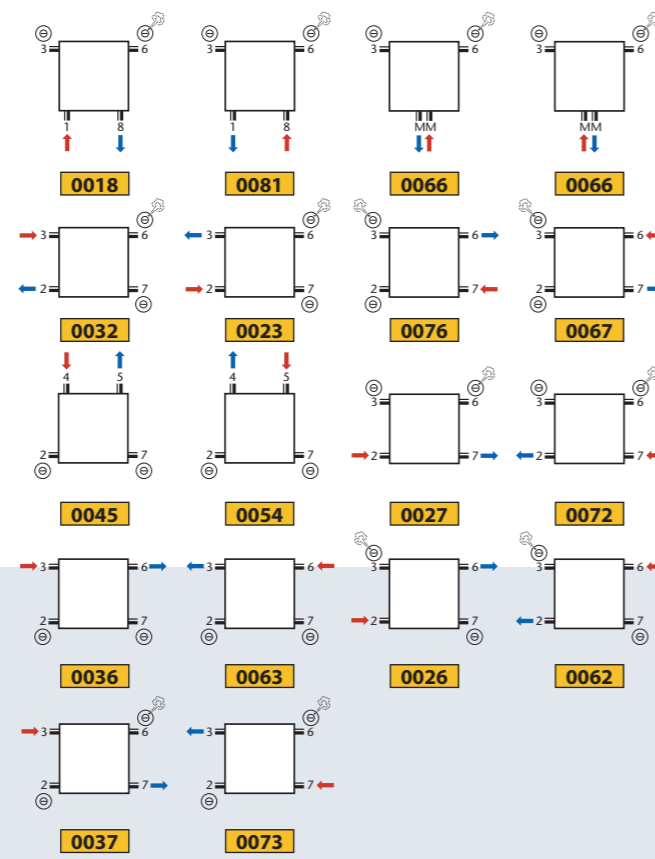

C-line (26 - 33)

BELIEVE : C-BE
 C-RH
TAIYOU : C-TA

ZANA-line (34 - 55)

ZV
 Stock radiators

NOT stock radiators

ZV-R

thermic DESIGNER RADIATORS

thermic DESIGNER RADIATORS

o = Option X = Not possible ! * = mm connection only possible with an even number of tubes !!

Type	Colour	Ref.nr.,		
Square	White	01429		Supply = right
	Pergamon	01423		
	Chrome	01424		
	Stainless steel	01428		
Straight	Chrome	01434		Supply = right
1-8 Square Left	White	01459		Thermostatic head on return
	Chrome	01454		
1-8 Square Right	White	01469		Thermostatic head on return
	Chrome	01464		
Cover plate with straight base (without thermostatic head),	White	01699		Thermostatic head not supplied by THERMIC. Supply and return can be reversed.
	Pergamon	01693		
	Chrome	01694		
	M350	01686		
Cover plate with curved base (without thermostatic head)	White	01689		Thermostatic head not supplied by THERMIC. Supply and return can be reversed.
	Pergamon	01683		
	Chrome	-		
	M350	01684		
	Other colours *	01680		