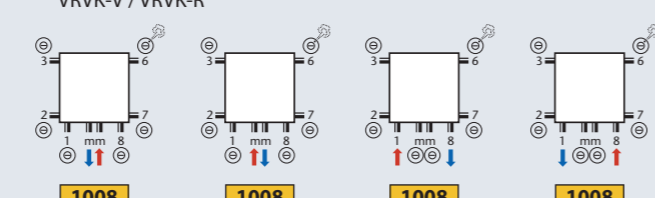

VISION-line (64 - 75)

VRVK-V / VRVK-R