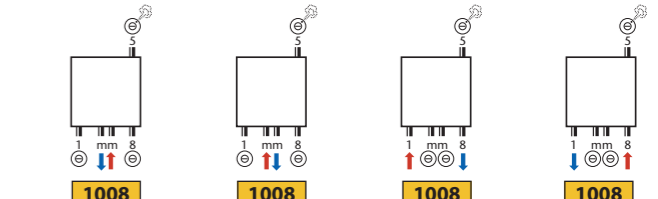

VERENA : VP

Stock radiators