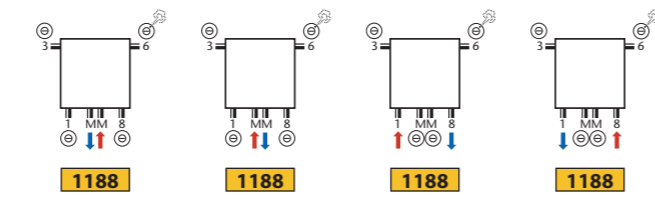

BATHROOM-RADIATORS (8 - 25)

TRIPLA : HKM | HKRM
HEDRIA : HDM | HDRM
LARGO : HRM | HRBM
LARGO-CHROME : HR(B)M-C
VERSO-LAQUE : V-S | VZ-S
VERSO-INOX : V-I | VZ-I
VERSO-CHROME : V-CHR | VZ-CHR

LARGO : HR2
HAZEL : HZ | HZ2

C-line (26 - 33)

BELIEVE : C-BE
 C-RH
TAIYOU : C-TA

ZANA-line (34 - 55)

ZV
 Stock radiators

NOT stock radiators

ZV-R

thermic DESIGNER RADIATORS

thermic DESIGNER RADIATORS

o = Option X = Not possible ! * = mm connection only possible with an even number of tubes !!

Type	Colour	Ref.nr.,		
Square	White	01429		Supply = right
	Pergamon	01423		
	Chrome	01424		
	Stainless steel	01428		
Straight	Chrome	01434		Supply = right
1-8 Square Left	White	01459		Thermostatic head on return
	Chrome	01454		
1-8 Square Right	White	01469		Thermostatic head on return
	Chrome	01464		
Cover plate with straight base (without thermostatic head),	White	01699		Thermostatic head not supplied by THERMIC. Supply and return can be reversed.
	Pergamon	01693		
	Chrome	01694		
	M350	01686		
Cover plate with curved base (without thermostatic head)	White	01689		Thermostatic head not supplied by THERMIC. Supply and return can be reversed.
	Pergamon	01683		
	Chrome	-		
	M350	01684		
	Other colours *	01680		