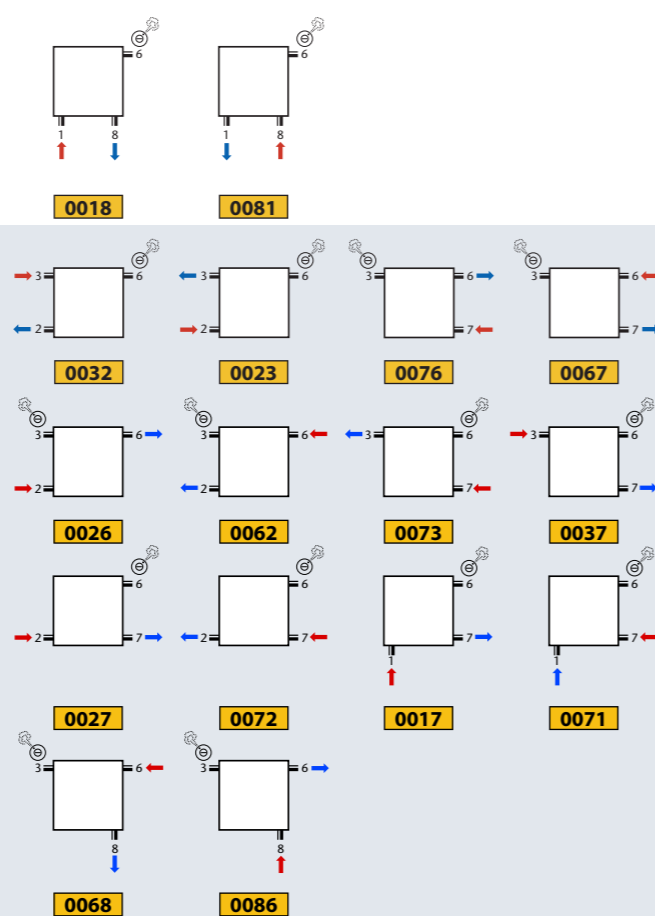

NOT stock radiators

thermic
DESIGNER RADIATORS

thermic
DESIGNER RADIATORS