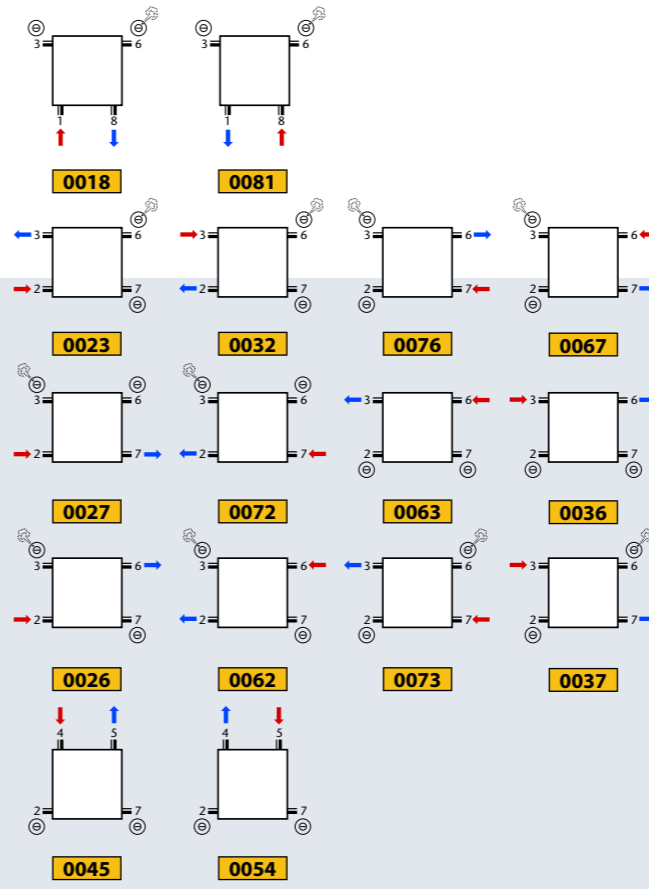

ZV-O | ZV-A

ZH
Stock radiators

NOT stock radiators