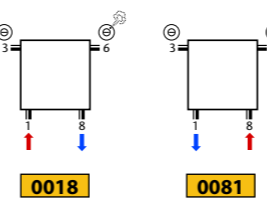

ZH
Stock radiators