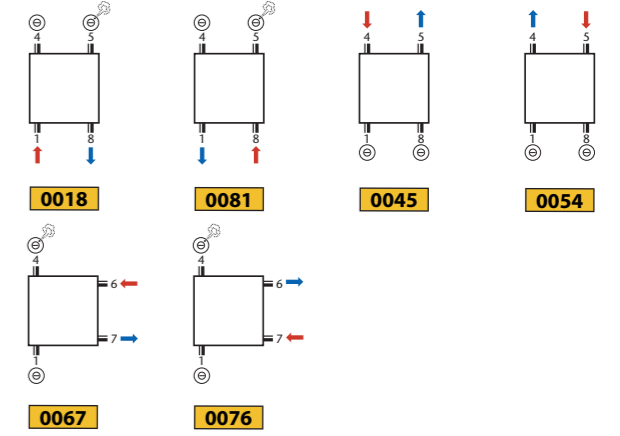

NOT stock radiators