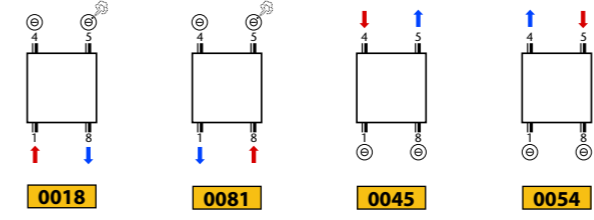

NOT stock radiators

VISION-line (64 - 75)

VRVK-V / VRVK-R

thermic
DESIGNER RADIATORS

thermic
DESIGNER RADIATORS

VRVK-H

VRVK-O | VRVK-A

FLAT FRONT / VERTICAL / HORIZONTAL / PLINTH RADIATOR (84 - 117)

o = Option X = Not possible ! * = mm connection only possible with an even number of tubes !!

Type	Colour	Ref.nr.,		
Square	White	01429		Supply = right
	Pergamon	01423		
	Chrome	01424		
	Stainless steel	01428		
Straight	Chrome	01434		Supply = right
1-8 Square Left	White	01459		Thermostatic head on return
	Chrome	01454		
1-8 Square Right	White	01469		Thermostatic head on return
	Chrome	01464		
Cover plate with straight base (without thermostatic head),	White	01699		Thermostatic head not supplied by THERMIC. Supply and return can be reversed.
	Pergamon	01693		
	Chrome	01694		
	M350	01686		
Cover plate with curved base (without thermostatic head)	White	01689		Thermostatic head not supplied by THERMIC. Supply and return can be reversed.
	Pergamon	01683		
	Chrome	-		
	M350	01684		
	Other colours *	01680		