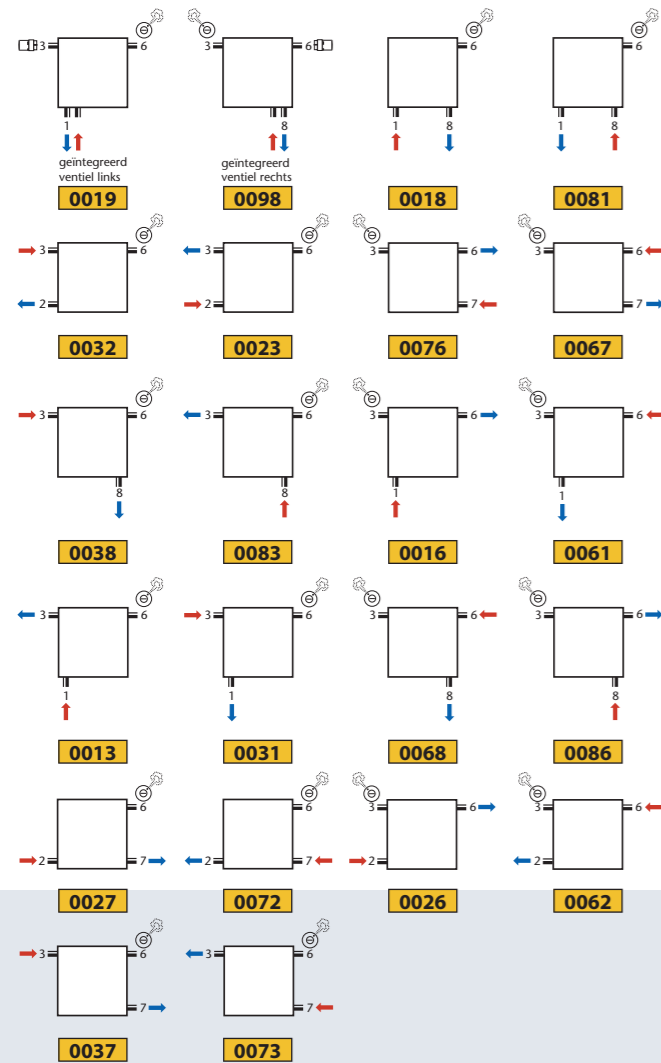

HAVARO : HP

NOT stock radiators