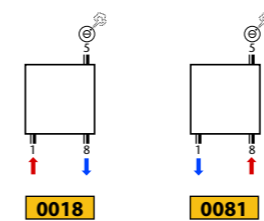

NOT stock radiators

VISION-line (64 - 75)

VRVK-V / VRVK-R

thermic
DESIGNER RADIATORS

thermic
DESIGNER RADIATORS

VRVK-H

VRVK-O | VRVK-A

FLAT FRONT / VERTICAL / HORIZONTAL / PLINTH RADIATOR (84 - 117)

o = Option X = Not possible ! * = mm connection only possible with an even number of tubes !!

Type	Colour	Ref.nr.,		
Square	White	01429		Supply = right
	Pergamon	01423		
	Chrome	01424		
	Stainless steel	01428		
Straight	Chrome	01434		Supply = right
1-8 Square Left	White	01459		Thermostatic head on return
	Chrome	01454		
1-8 Square Right	White	01469		Thermostatic head on return
	Chrome	01464		
Cover plate with straight base (without thermostatic head),	White	01699		Thermostatic head not supplied by THERMIC. Supply and return can be reversed.
	Pergamon	01693		
	Chrome	01694		
	M350	01686		
Cover plate with curved base (without thermostatic head)	White	01689		Thermostatic head not supplied by THERMIC. Supply and return can be reversed.
	Pergamon	01683		
	Chrome	-		
	M350	01684		
	Other colours *	01680		