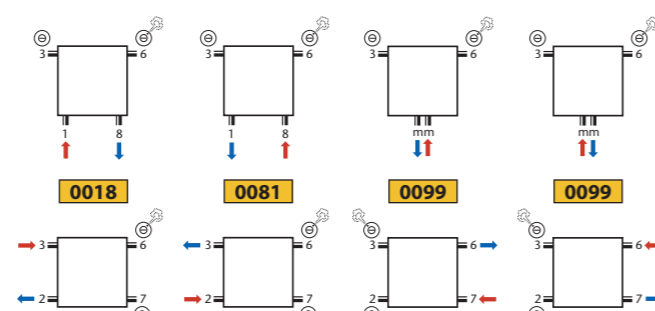

NOT stock radiators