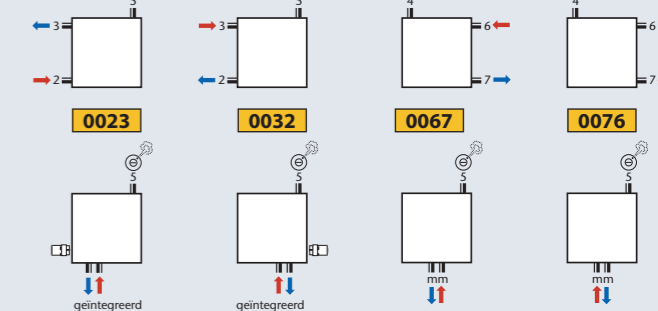

NOT stock radiators