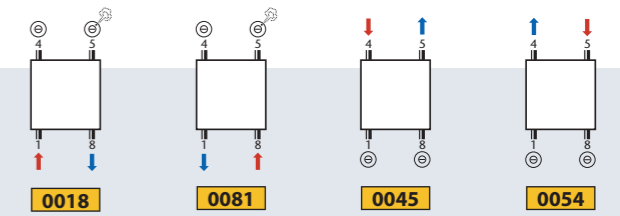

ZANA-LIBRA LR
Stock radiators