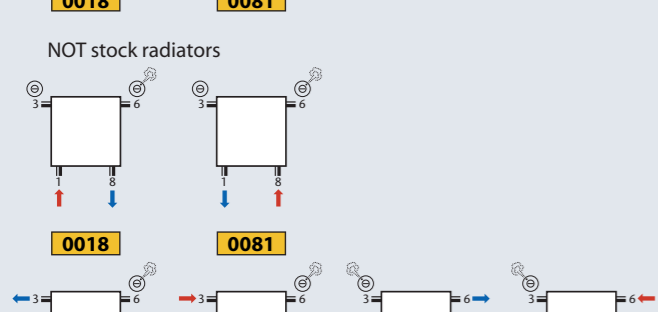

CONNECTIONS - ICONS

NOT stock radiators