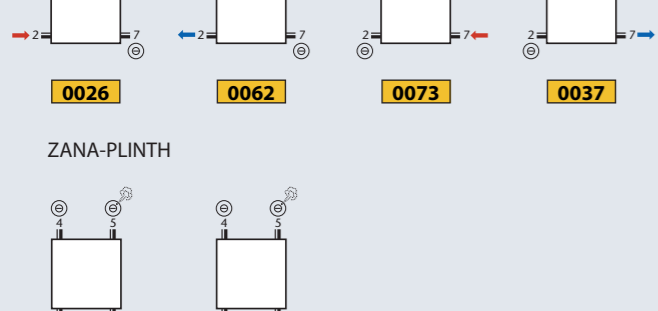

CONNECTIONS - ICONS

NOT stock radiators