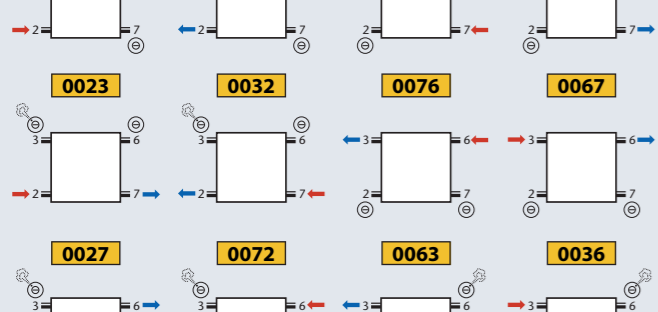

CONNECTIONS - ICONS

NOT stock radiators