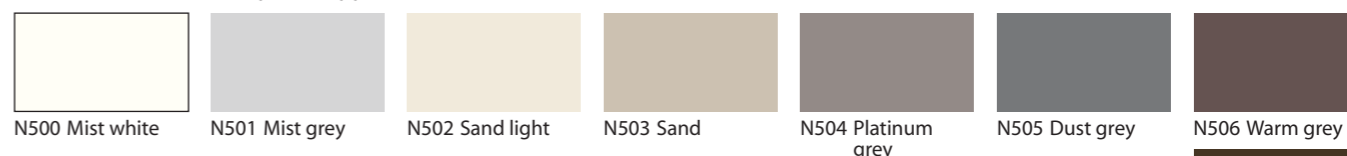

(The colours shown are only indicative.)

SANITARY-COLOURS (price supplement 15%)

thermic
DESIGNER RADIATORS

BRITISH COLOURS (price supplement 15%)

RAL-COLOURS (price supplement 15%)

METALLIC COLOURS (price supplement 15%) example ref. nr. M303:0303

NATURAL COLOURS (price supplement 15%) **NEW!** example ref. nr. N501:0501

STAINLESS STEEL LOOK (price supplement 35%)

M350
Stainless steel look

Attention: M350 (stainless steel look): loss of heat output up to 24%!

BRITISH COLOURS

0200	55%	CHAMPAGNE	0201	55%	HONEY MOON	0204	55%	SOFT CREAM
------	-----	-----------	------	-----	------------	------	-----	------------

RAL-COLOURS

RAL 1001	73%	BEIGE	RAL 5013	70%	COBALT BLUE	RAL 7035	70%	LIGHT GREY
RAL 1004	73%	GOLDEN YELLOW	RAL 5014	70%	PIGEON BLUE	RAL 7036	73%	PLATINUM GREY
RAL 1013	73%	OYSTER WHITE	RAL 5015	70%	SKY BLUE	RAL 7037	90%	DUST GREY
RAL 1015	70%	LIGHT IVORY	RAL 5022	70%	NIGHT BLUE	RAL 7038	50%	AGATE GREY
RAL 1016	70%	SULFUR YELLOW	RAL 7001	90%	SILVER GREY	RAL 7044	73%	SILK GREY
RAL 1023	70%	TRAFFIC YELLOW	RAL 7004	70%	SIGNAL GREY	RAL 8017	73%	CHOCOLATE BROWN
RAL 2002	70%	VERMILION	RAL 7011	70%	IRON GREY	RAL 8019	60%	GREY BROWN
RAL 2003	70%	PASTEL ORANGE	RAL 7015	73%	SLATE GREY	RAL 9001	55%	CREAM
RAL 3002	73%	CARMINE RED	RAL 7016	55%	ANTHRACITE GREY	RAL 9002	73%	GREY WHITE
RAL 3003	70%	RUBY RED	RAL 7021	73%	BLACK GREY	RAL 9003	70%	SIGNAL WHITE
RAL 3004	70%	PURPLE RED	RAL 7022	73%	SHADOW GREY	RAL 9005	70%	JET BLACK
RAL 3005	73%	WINE RED	RAL 7024	70%	GRAPHITE GREY	RAL 9006		WHITE ALUMINIUM
RAL 5002	73%	ULTRAMARINE BLUE	RAL 7026	70%	GRANITE GREY	RAL 9007		GREY ALUMINIUM
RAL 5003	70%	SAPPHIRE BLUE	RAL 7030	70%	STONE GREY	RAL 9010	55%	PURE WHITE
RAL 5011	73%	STEEL BLUE	RAL 7032	90%	SILICA GREY	RAL 9016	47%	TRAFFIC WHITE