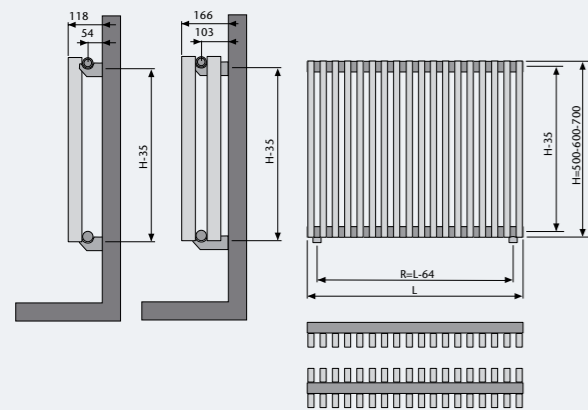

ZH-1 ZH-2 ZH-1/2

Price in EURO (excl. VAT)

Price in EURO (excl. VAT)

Stock radiators
The colours M300, M301, M302, N502 and N503 are available in 3 weeks.

Stock radiators
The colours M300, M301, M302, N502 and N503 are available in 3 weeks.