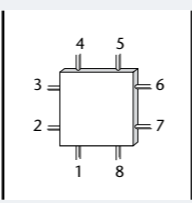

ZH-1 ZH-2 ZH-1/2

Round collectors

ZH-2

Designer valve set 1-8

Connection

Price in EURO (excl. VAT)

Price in EURO (excl. VAT)

Stock radiators
The colours M300, M301, M302, N502 and N503 are available in 3 weeks.