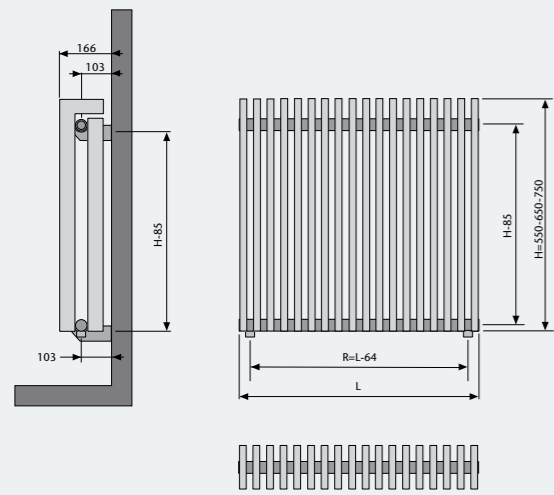

reddot design award winner 2006

DESIGN PLUS

MULTI

TUBES

- Vertical, rectangular (45 x 20 mm).
- Centre between the tubes is 40 mm.

COLLECTORS

Horizontal, rear, round (Ø 35 mm).

VALVE SET (in option)

THERMIC designer valve set (1-8) with rear connection 2 x 1/2" inner thread including luxury thermostatic head.

ATTENTION: type ZANA-MULTI is not available with the THERMIC designer valve set MM !

CONNECTION

- 18, 81, 32, 23, 76, 67, 27, 72, 36, 63, 26, 62, 37, 73, see also page 152 - 156.
- MM not possible.
- All supplementary connections are charged **49,94 EURO**.
- One-pipe system is only possible in position 2 or 7, see page 151. Price supplement, see page 151.

SPECIAL

- 4 wall brackets are standard delivered, see page 136.
- Type ZANA-MULTI 1 consists of 1 row vertical tubes with an extra tube on both sides. These extra tubes are only meant for decoration (lateral cover), these are not heated.
- Type ZANA-MULTI 2 consists of a double row of vertical rectangular steel precision tubes.