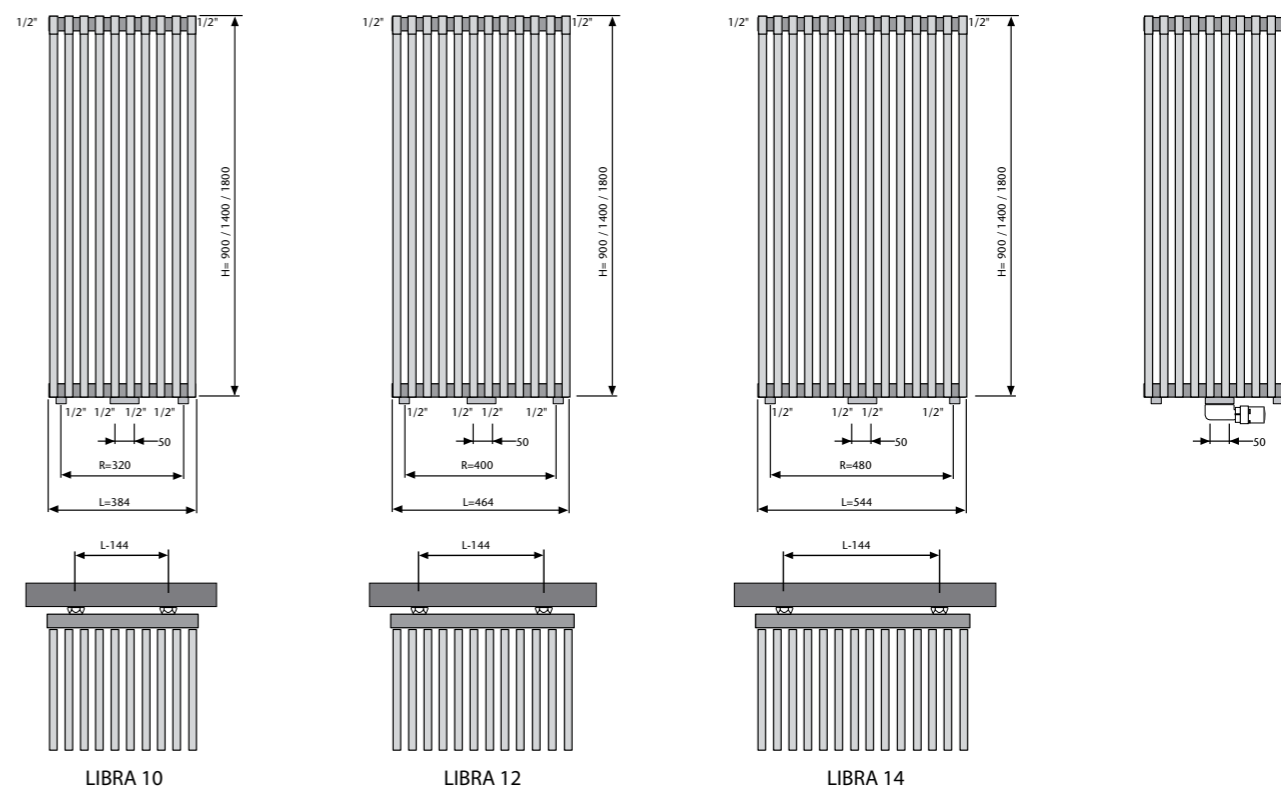

TUBES

- Vertical, rectangular (45 x 20 mm).
- Centre between the tubes is 40 mm.

COLLECTORS

- Horizontal, rear, round (Ø 35 mm).

VALVE SET (in option)

- THERMIC designer valve set (1-8) with rear connection 2 x 1/2" inner thread including luxury thermostatic head.
- THERMIC designer valve set (1MM8) 2 x 1/2" inner thread including luxury thermostatic head (only for type LU/LD).

ATTENTION: type ZANA-LIBRA LL/LR are not available with the THERMIC designer valve set MM !

CONNECTION

LU / LD

- Stock radiators are standard delivered with universal connection 1MM8 (4 connections), see also page 152 - 156.
- MM, 18, 81, 32, 23, 76, 67, 27, 72, 36, 63, 26, 62, 37, 73, see also page 152 - 156.

LL / LR

- Stock radiators are standard delivered with connection 18, 81, 45 or 54.
- LL: 18, 81, 45, 54, 67, 76, see also page 152 - 156.
- LR: 18, 81, 45, 54, 23, 32, see also page 152 - 156.
- All supplementary connections are charged **49,94 EURO**.
- One-pipe system is only possible in position 2 or 7, see page 151. Price supplement, see page 151.

Supply is standard on the right and return on the left. Reversion of supply and return is possible, see page 140.

LUXURY ACCESSORIES

Type ZANA-LIBRA is available with several luxury accessories, see also page 134 - 135: towel rail, towel ring and robe hook.

SPECIAL

- 4 wall brackets are standard delivered, see page 136.
- 3 possibilities:
  - ZANA LU: angle on top
  - ZANA LD: angle at bottom
  - ZANA LL / LR: angle at the left / right

COLOURS

- Standard colour is RAL 9016 (Traffic white).
- Other available colours, see page 158 - 159.
- Type ZANA-LIBRA is not available in the colour M350 (stainless steel look).

thermic DESIGNER RADIATORS

thermic DESIGNER RADIATORS

Reference nr.	Connection	Tubes	Width	Height	Colour

See page 4,5 and 6.