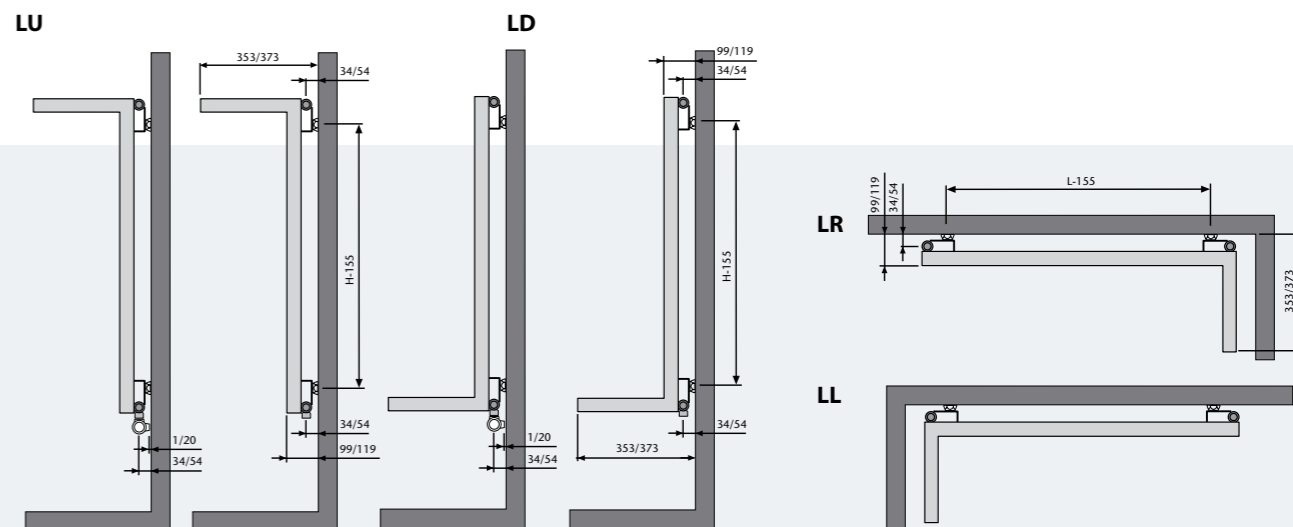

Supply is standard on the right and return on the left. Reversion of supply and return is possible, see page 140.

LUXURY ACCESSORIES

Type ZANA-LIBRA is available with several luxury accessories, see also page 134 - 135: towel rail, towel ring and robe hook.

SPECIAL

- 4 wall brackets are standard delivered, see page 136.
- 3 possibilities:
 - ZANA LU: angle on top
 - ZANA LD: angle at bottom
 - ZANA LL / LR: angle at the left / right

COLOURS

- Standard colour is RAL 9016 (Traffic white).
- Other available colours, see page 158 - 159.
- Type ZANA-LIBRA is not available in the colour M350 (stainless steel look).

thermic DESIGNER RADIATORS

thermic DESIGNER RADIATORS

Reference nr.	Connection	Tubes	Width	Height	Colour
---------------	------------	-------	-------	--------	--------

See page 4,5 and 6.

CE 06 in conformity with EN 442-1: radiators and convectors

Ref. nr. LU white Colour	Ref. nr. LD white Colour	Ref. nr. LL white Colour	Ref. nr. LR white Colour	Tubes	Width L mm	Height H mm	Heat outputs 75/65/20°C Watt	Heat outputs 90/70/20°C Watt	n-exp.	Weight kg.	Water content l.	RAL 9016 €	Other colours €	M350 €
33809	33909	34109	34009	10	384	900	738	920	1,25	18,70	8,40	745,00		
33800	33900	34100	34000	12	464	900	886	1104	1,25	22,44	10,08	804,60	856,75	-
33839	33939	34139	34039	14	544	900	1034	1288	1,25	26,18	11,76	844,82	925,29	-
33860	33960	34160	34060	10	384	1400	1032	1291	1,27	26,10	11,80	937,13	1077,70	-
33819	33919	34119	34019	12	464	1400	1238	1549	1,27	31,32	14,16	1012,11	1163,93	-
33849	33949	34149	34049	14	544	1400	1445	1807	1,27	36,54	16,52	1062,72	1222,13	-
33879	33979	34179	34079	10	384	1800	1278	1602	1,28	31,90	13,60	1067,79	1227,96	-
33820	33920	34120	34020	12	464	1800	1534	1922	1,28	38,28	16,32	1153,22	1326,20	-
33859	33959	34159	34059	14	544	1800	1789	2242	1,28	44,66	19,04	1211,11	1392,78	-
33889	33989	34189	34089											
33880	33980	34180	34080											