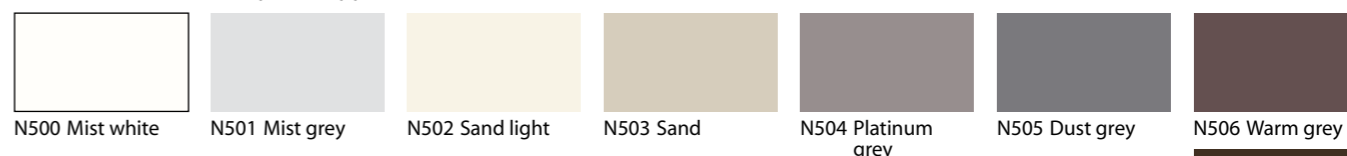

(The colours shown are only indicative.)

SANITARY-COLOURS (price supplement 15%)

BRITISH COLOURS (price supplement 15%)

RAL-COLOURS (price supplement 15%)

METALLIC COLOURS (price supplement 15%) example ref. nr. M303:0303

Stock radiators standard in RAL 9016 (Traffic white).

thermic DESIGNER RADIATORS

thermic DESIGNER RADIATORS

NATURAL COLOURS (price supplement 15%) **NEW!** example ref. nr. N501:0501

STAINLESS STEEL LOOK (price supplement 35%)

M350 Stainless steel look

Attention: M350 (stainless steel look): loss of heat output up to 24%!

THE FOLLOWING COLOURS ARE AVAILABLE ...

SANITARY-COLOURS

0003	55%	SUNSET	0019	55%	PERGAMON	0037	55%	ALOA
0004	55%	MANHATTAN	0020	55%	BISQUE	0040	55%	PEARL
0005	55%	ANEMONE	0021	55%	MINTGREEN	0041	high gloss	ROYAL TURQUOISE
0006	high gloss	CANARY	0023	high gloss	ARANIA	0042	55%	NATURA
0007	25%	JASMINE	0024	55%	AGAIS	0043	high gloss	GLACIER
0008	55%	BAHAMA BEIGE	0025	high gloss	LILAC	0045	high gloss	KEY WEST
0009	55%	CARAMEL	0028	25%	BLACK MAT	0046	high gloss	AMETHYST
0010	55%	MAGNOLIA	0029	high gloss	BLUE MOON	0047	high gloss	ALPINE WHITE
0011	25%	EDELWEISS	0031	high gloss	KLASSICAL WHITE			
0013	25%	FLANELL	0032	high gloss	SATIN LASER			
0015	55%	WHISPER BLUE	0033	25%	GRAPHITE MAT			
0016	55%	CAMEE	0034	55%	SATIN VANILLA			
0017	55%	TAUPE	0035	high gloss	GLOSS LUXOR			