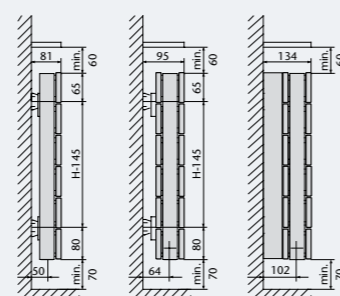

Distance between the connections:
 $R = L - 43$; $S = H - 50$

HP-V valve radiator
Rear view

HP
Rear view

HP2L2
Rear view

HP1(L1) HP2(L1) HP2(L2)
Side view

HP1 HP2 HP1L1 HP2L1 HP2L2
Top view

Price in EURO (excl. VAT)