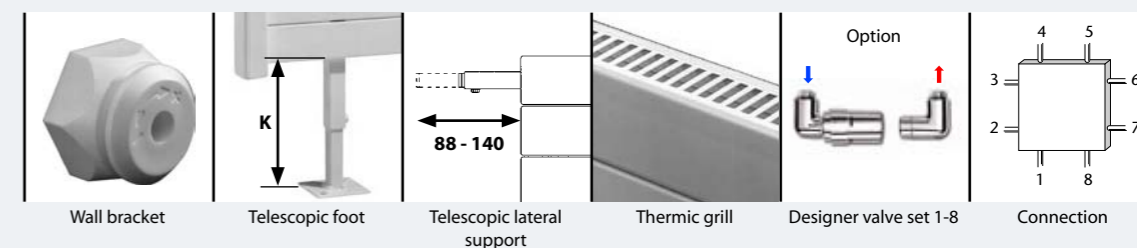

Wall bracket

Telescopic foot

Telescopic lateral support

Thermic grill

Designer valve set 1-8

Connection

GRILL

The grill is delivered as standard with the radiator (included in the price, see page). If the grill is not required, a price reduction of **31,73 EURO /m** will be calculated. Please indicate this explicitly when ordering.

INTEGRATED VALVE

Type HP is also available with integrated valve (starting from 4 tubes), HP-V (valve radiator). A radiator with integrated valve is standard delivered with a designer thermostatic head. This designer thermostatic head is available at choice in white, chrome or stainless steel.

We charge the following supplement:

white Reference nr. 01641 **27,66 EURO**
chrome Reference nr. 01642 **35,95 EURO**
stainless steel Reference nr. 01643 **41,50 EURO**

Type HP with integrated valve is equipped for two-pipe systems and standard equipped with valve set, which can be pre-adjusted exactly. Type HP with integrated valve is completely pre-mounted. The valve and the thermostatic head are standard on the right. On demand the valve can be fitted on the left. In this case the thermostatic head is also on the left. It's not possible to use a reversing piece (to reverse supply and return) with a radiator with integrated valve. The connections with 1/2" inner thread are at the bottom of the radiator. If the radiator with integrated valve is to be installed in a one-pipe system, a bypass-set must be used.

Supplement integrated valve:

75,20 EURO (white)
86,48 EURO (colour)
101,52 EURO (M350)

BYPASS-SET FOR ONE-PIPE CONNECTION

In case the HP-radiator with integrated valve is used in a one-pipe installation, a bypass-set needs to be fitted. This is available at plumber merchants.

HOW TO ORDER

Please indicate type: e.g. HP1 8/1200.

SPECIAL

- Type HP is available with a single row (HP1) or a double row (HP2) of flat-oval tubes.
- Type HP2, HP2L1 is also available as free-standing radiator, see page 139.
- As to type HPL, steel fins are welded on the back of the flat-oval tubes in order to increase the heat output.
- Type HP is standard delivered with a luxury cover grill.

LUXURY ACCESSORIES

HP radiators are available with several luxury accessories, see also page 135: towel rail, towel ring, drying and stacking rack and robe hook.

COLOURS

- Standard colour is RAL 9016 (Traffic white).
- Other available colours, see page 158 - 159.
- Measurements up to 2000 mm length are available in the colour M350 (stainless steel look). ATTENTION: M350: loss of heat output up to 24%!