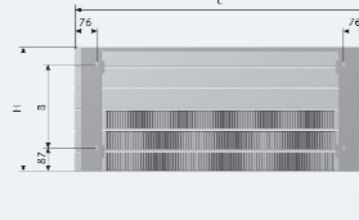

Distance between the connections:
 $R = L - 43$; $S = H - 50$

HP-V valve radiator
Rear view

HP
Rear view

HP2L2
Rear view

HP1(L1) HP2(L1) HP2(L2)
Side view

HP1 HP2 HP1L1 HP2L1 HP2L2
Top view

Price in EURO (excl. VAT)