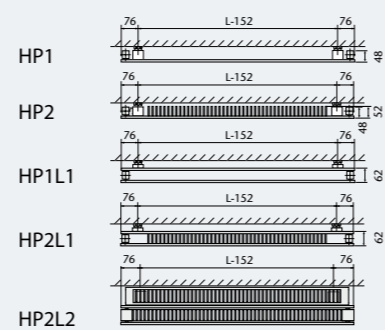

Distance between the connections:
 $R = L - 43$; $S = H - 50$

HP-V valve radiator
Rear view

HP
Rear view

HP2L2
Rear view

HP1(L1) HP2(L1) HP2(L2)
Side view

HP1 HP2 HP1L1 HP2L1 HP2L2
Top view

Price in EURO (excl. VAT)